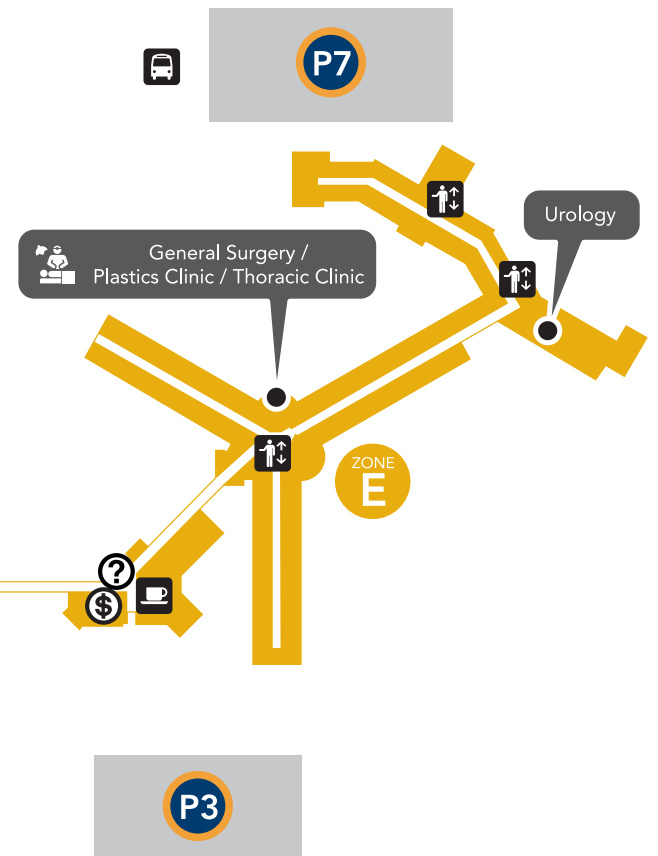

BASELINE ROAD

WELLINGTON ROAD

COMMISSIONERS ROAD

LEGEND			
	Bank Machine		Information
	Elevator		LTC Bus Stop
	Entrance		Tim Horton's
	Gift Shop		

Cafeteria located in Zone D, Level 3

Covered Walkway, Zone D, Level 3

LEVEL 2

Victoria Hospital
London Health Sciences Centre

BASELINE ROAD

WELLINGTON ROAD

COMMISSIONERS ROAD

LEGEND			
	Bank Machine		Information
	Elevator		LTC Bus Stop
	Entrance		Tim Horton's
	Gift Shop		

Cafeteria located in Zone D, Level 3

Covered Walkway, Zone D, Level 3

LEVEL 1

Victoria Hospital
London Health Sciences Centre