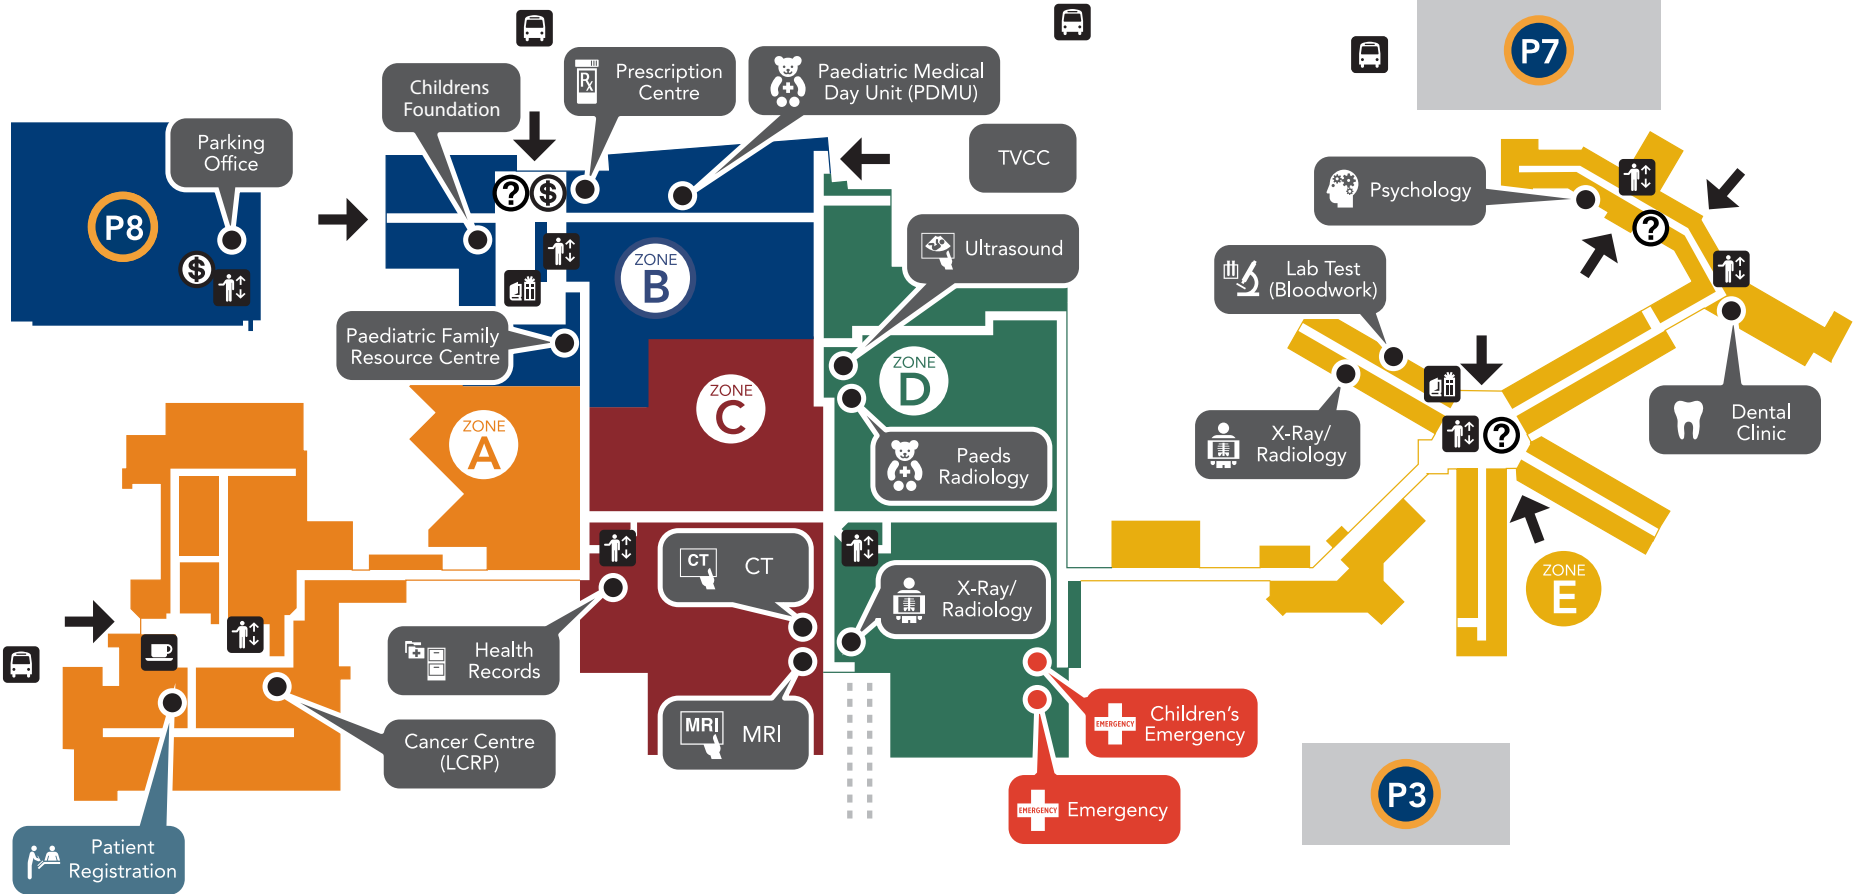

BASELINE ROAD

WELLINGTON ROAD

COMMISSIONERS ROAD

LEGEND			
	Bank Machine		Information
	Elevator		LTC Bus Stop
	Entrance		Tim Horton's
	Gift Shop		

Cafeteria located in Zone D, Level 3

Covered Walkway, Zone D, Level 3

LEVEL 2

Victoria Hospital
London Health Sciences Centre

BASELINE ROAD

WELLINGTON ROAD

COMMISSIONERS ROAD

LEGEND			
	Bank Machine		Information
	Elevator		LTC Bus Stop
	Entrance		Tim Horton's
	Gift Shop		

Cafeteria located in Zone D, Level 3

Covered Walkway, Zone D, Level 3

LEVEL 1

Victoria Hospital
London Health Sciences Centre