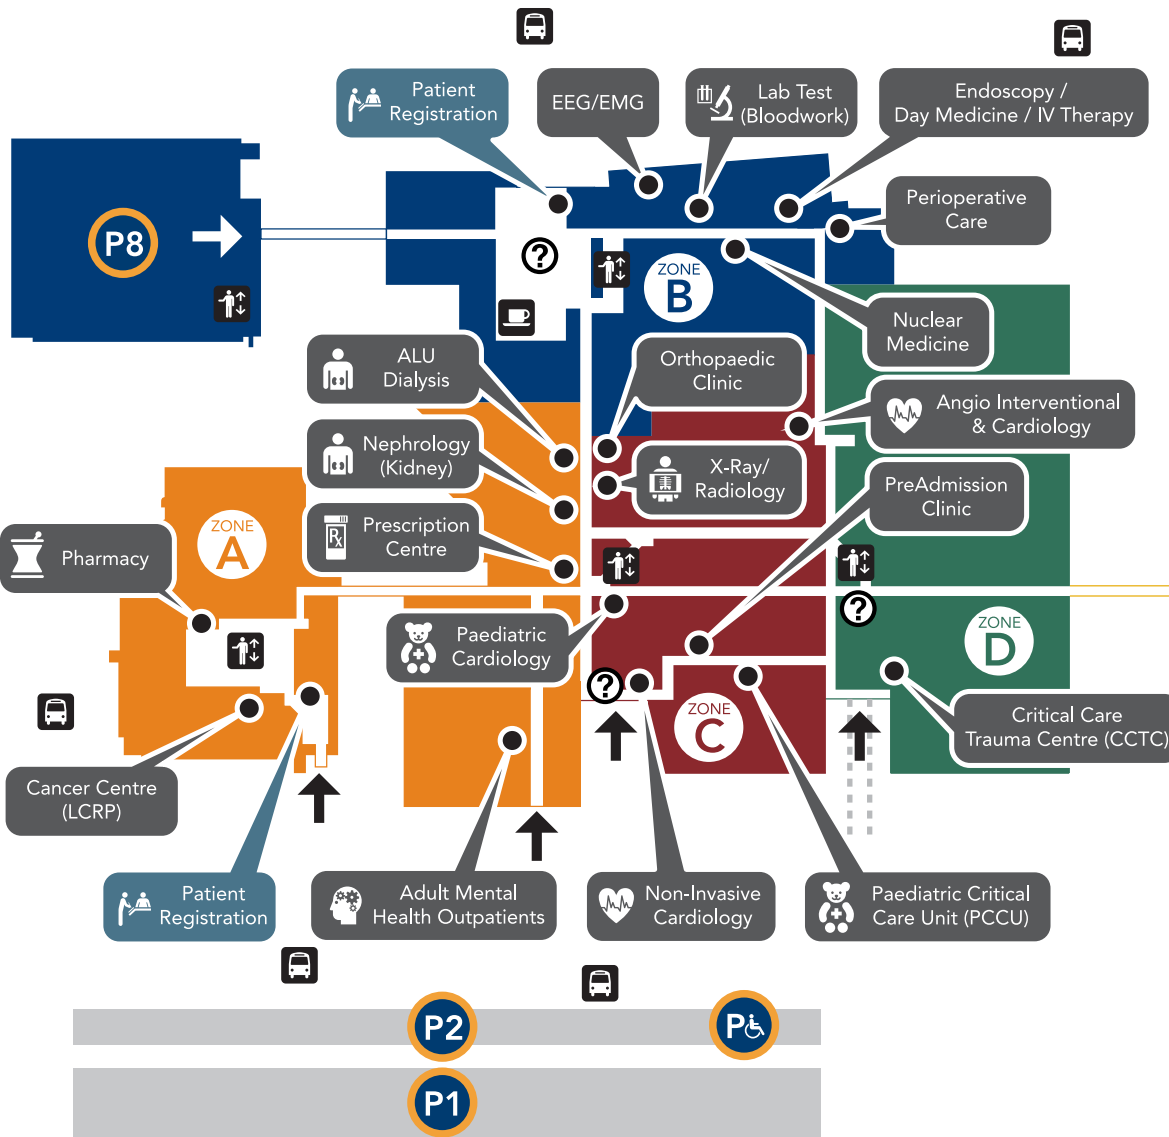

BASELINE ROAD

WELLINGTON ROAD

COMMISSIONERS ROAD

LEGEND			
	Bank Machine		Information
	Elevator		LTC Bus Stop
	Entrance		Tim Horton's
	Gift Shop		

Cafeteria located in Zone D, Level 3

Covered Walkway, Zone D, Level 3

LEVEL 2

Victoria Hospital
London Health Sciences Centre

BASELINE ROAD

WELLINGTON ROAD

COMMISSIONERS ROAD

LEGEND			
	Bank Machine		Information
	Elevator		LTC Bus Stop
	Entrance		Tim Horton's
	Gift Shop		

Cafeteria located in Zone D, Level 3

Covered Walkway, Zone D, Level 3

LEVEL 1

Victoria Hospital
London Health Sciences Centre