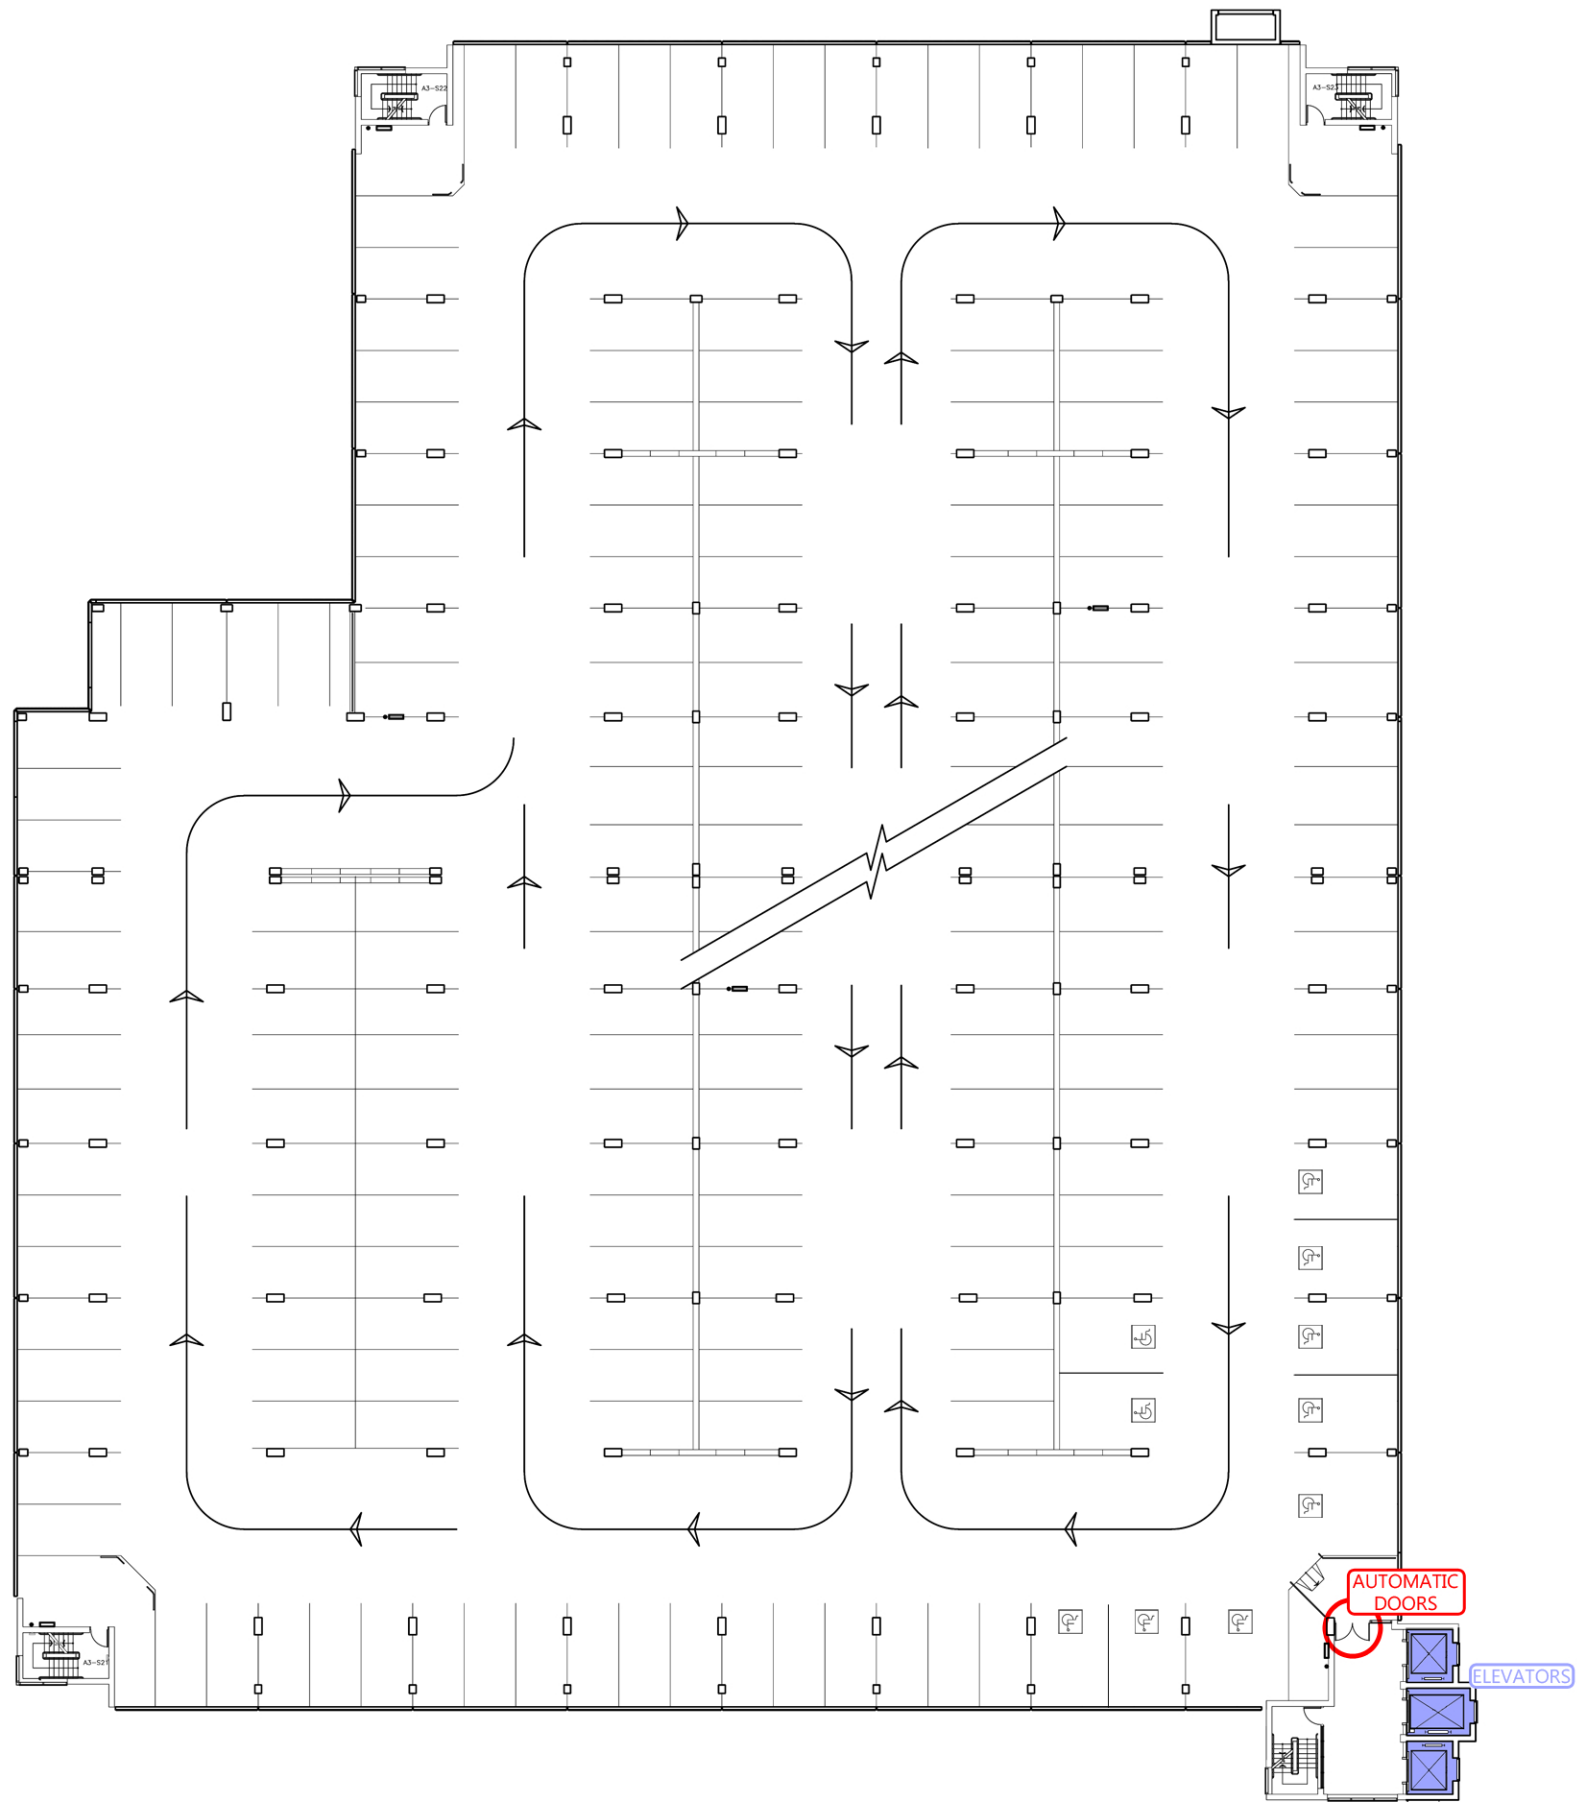

R:\LHSC\Base Building\UHB2\Architectural\822-3-AR.dwg, 24/36 Mercury, 2009/09/12 10:47:37 AM

University Hospital Parkade - Level 3