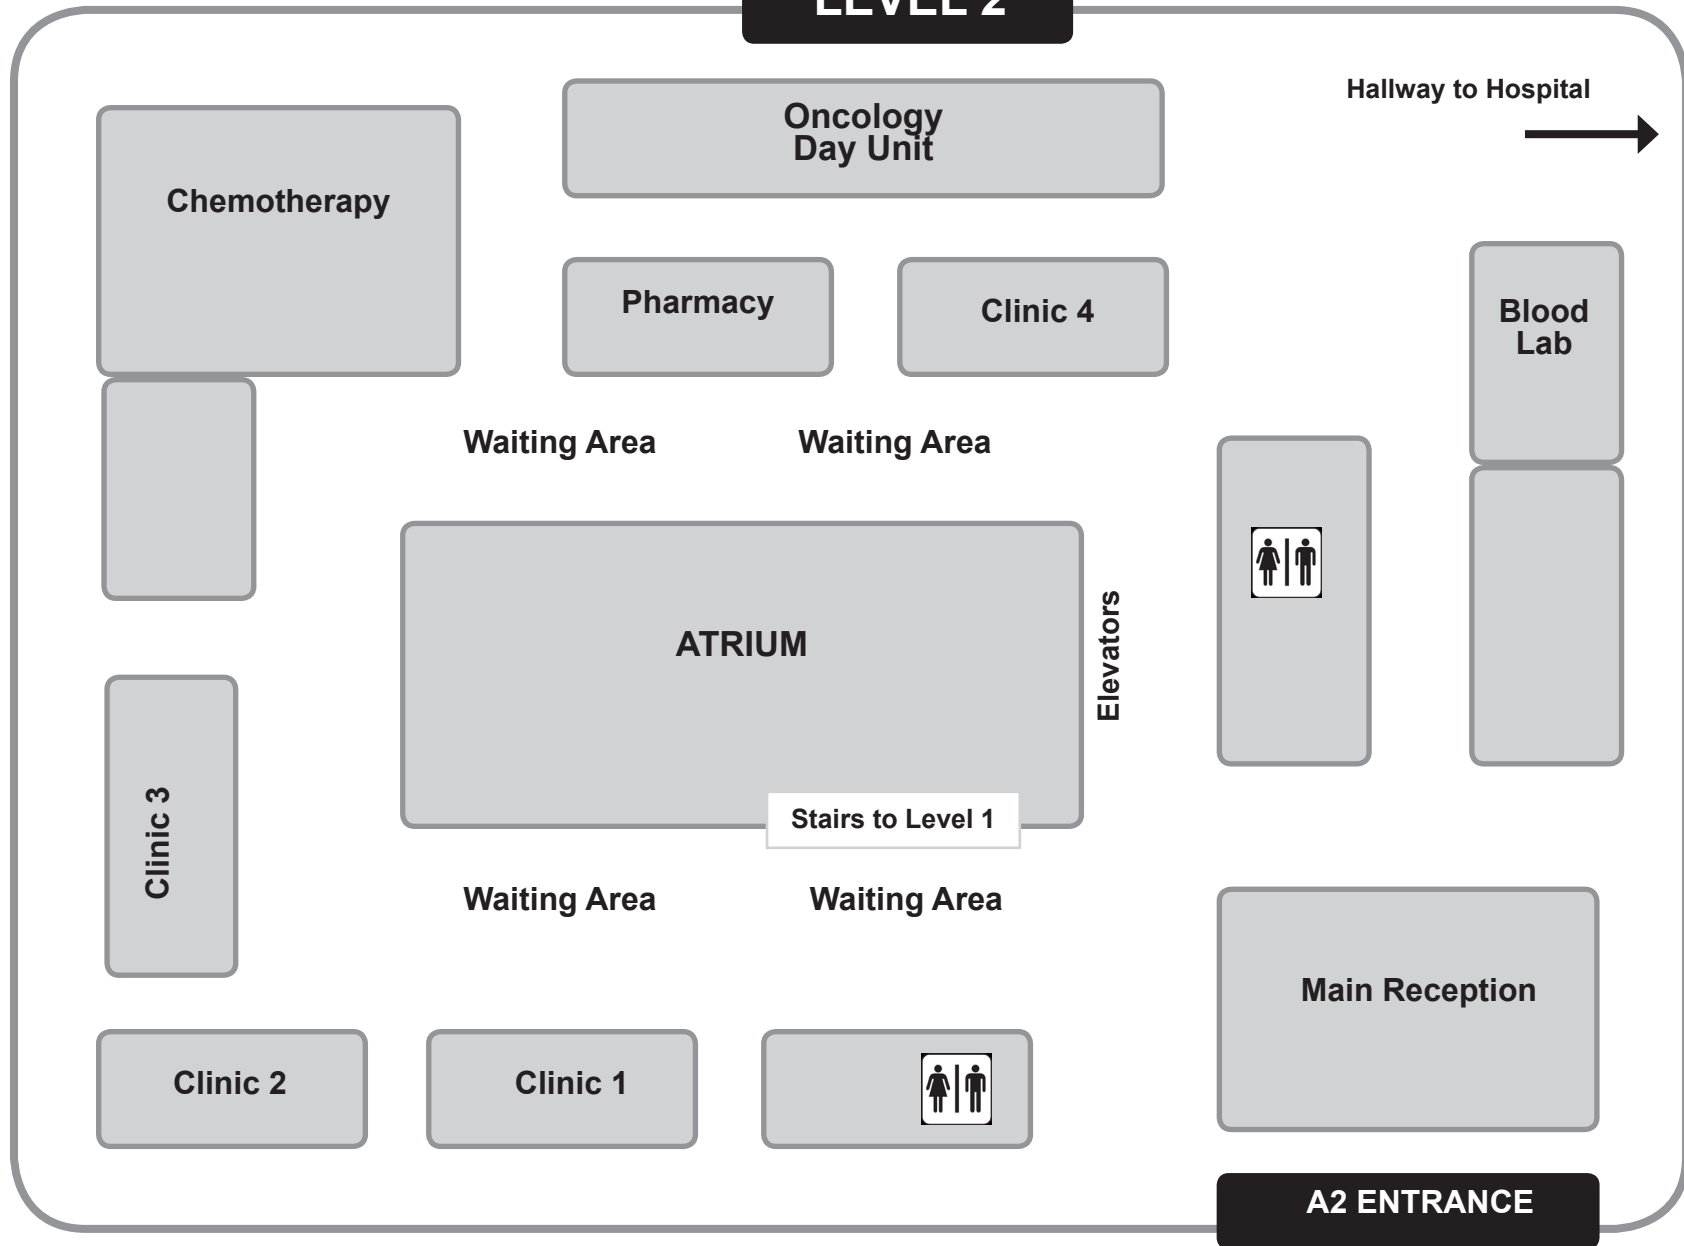

Inside the London Regional Cancer Program

LEVEL 2

Washrooms

Residence Inn Pickup

A2 ENTRANCE